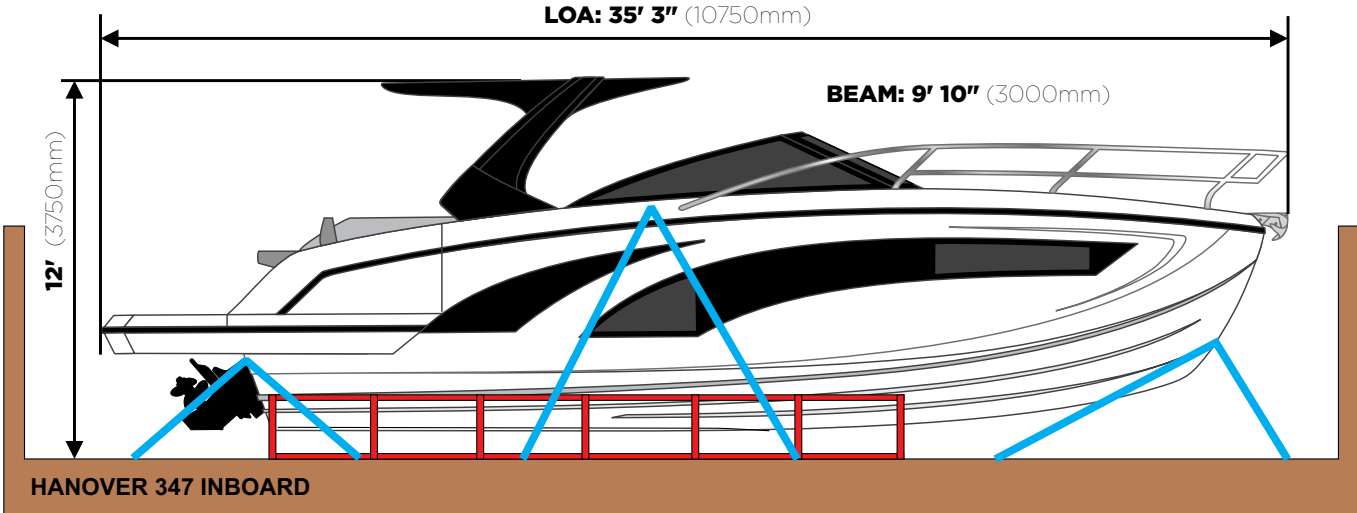

For Pricing and more Options

Contact us now:

www.hanoveryachts.com

sales@hanoveryachts.com

+1 954-355-9204

+1 (305) 452-0002

SHIPPING DIMENSIONS

HANOVER OWNERSHIP PROGRAM