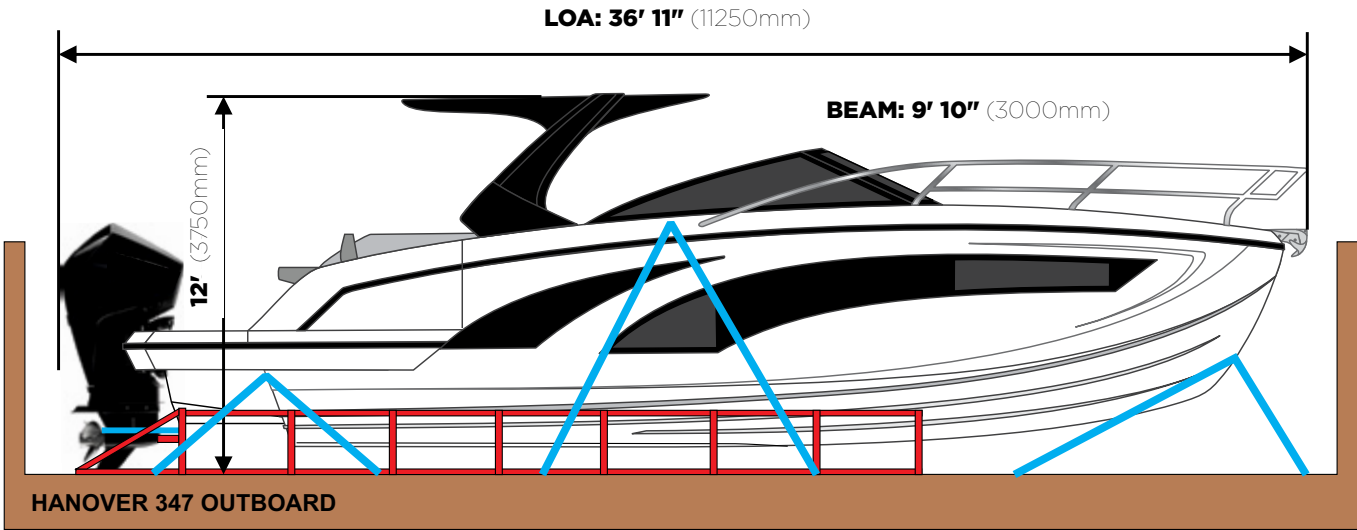

SHIPPING DIMENSIONS