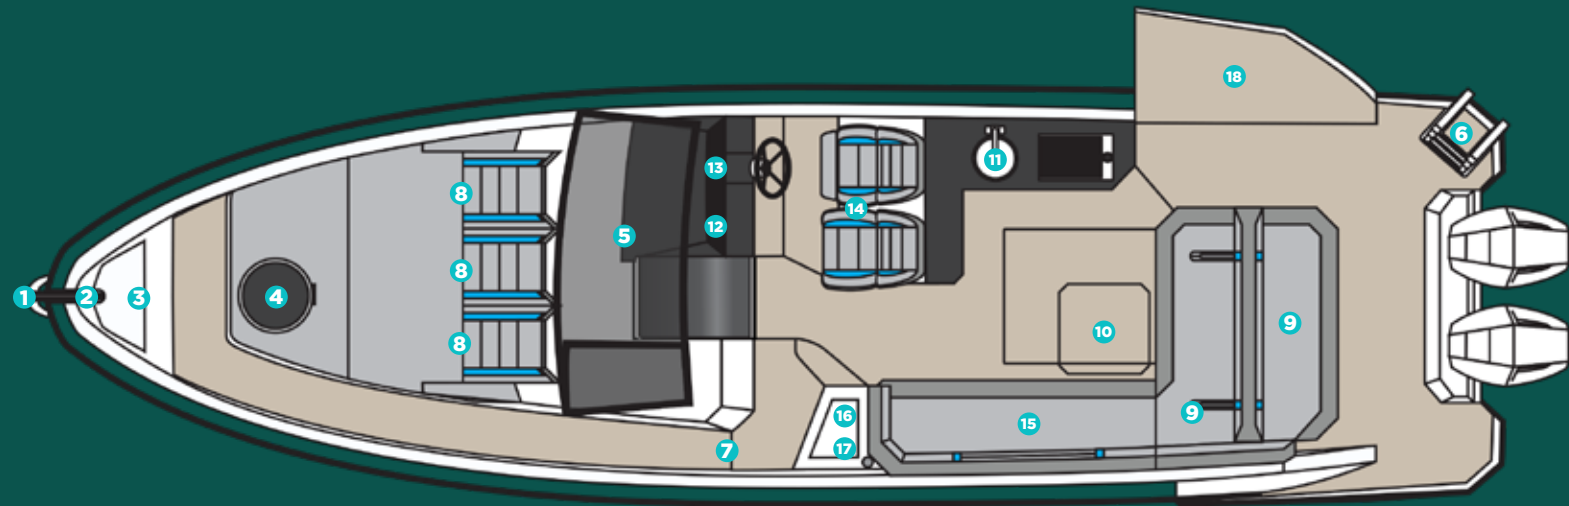

16°

BRIDGE CLEARANCE

9' 5" / 2.9 m

HULL AND COCKPIT

- 1 Bow Eye
- 2 High Stainless Steel Pulpit with Teak Seat at the Bow
- 3 Anchor Bracket + Stainless Steel Protection Plate
- 4 1 Cabin Hatch (20")
- 5 Tempered Glass Windshield with Anodized Aluminum Frame
- 6 4-Step Telescopic Swim Ladder on the Swim Platform
- 7 Side Deck Access to the Bow
- 8 Triple Bow Lounge with Adjustable Backrest and Cup Holders
- 9 5 Storage Compartments Under the Cockpit Seats

- 10 Teak Table
- 11 Side Galley with Top Lid, Sink, and Space for a Grill
- 12 Acrylic Chart Holder on the Dash
- 13 Dashboard Designed for Up to Two 9" Electronics with Built-in Compass
- 14 Double Helm Seat with Leg Support for Standing or Seated Steering
- 15 Portside L-Shaped Sofa with Integrated Foldable Stern Sun Pad
- 16 Side Cooler
- 17 Trash Bin
- 18 Electric Side Deck Hatch