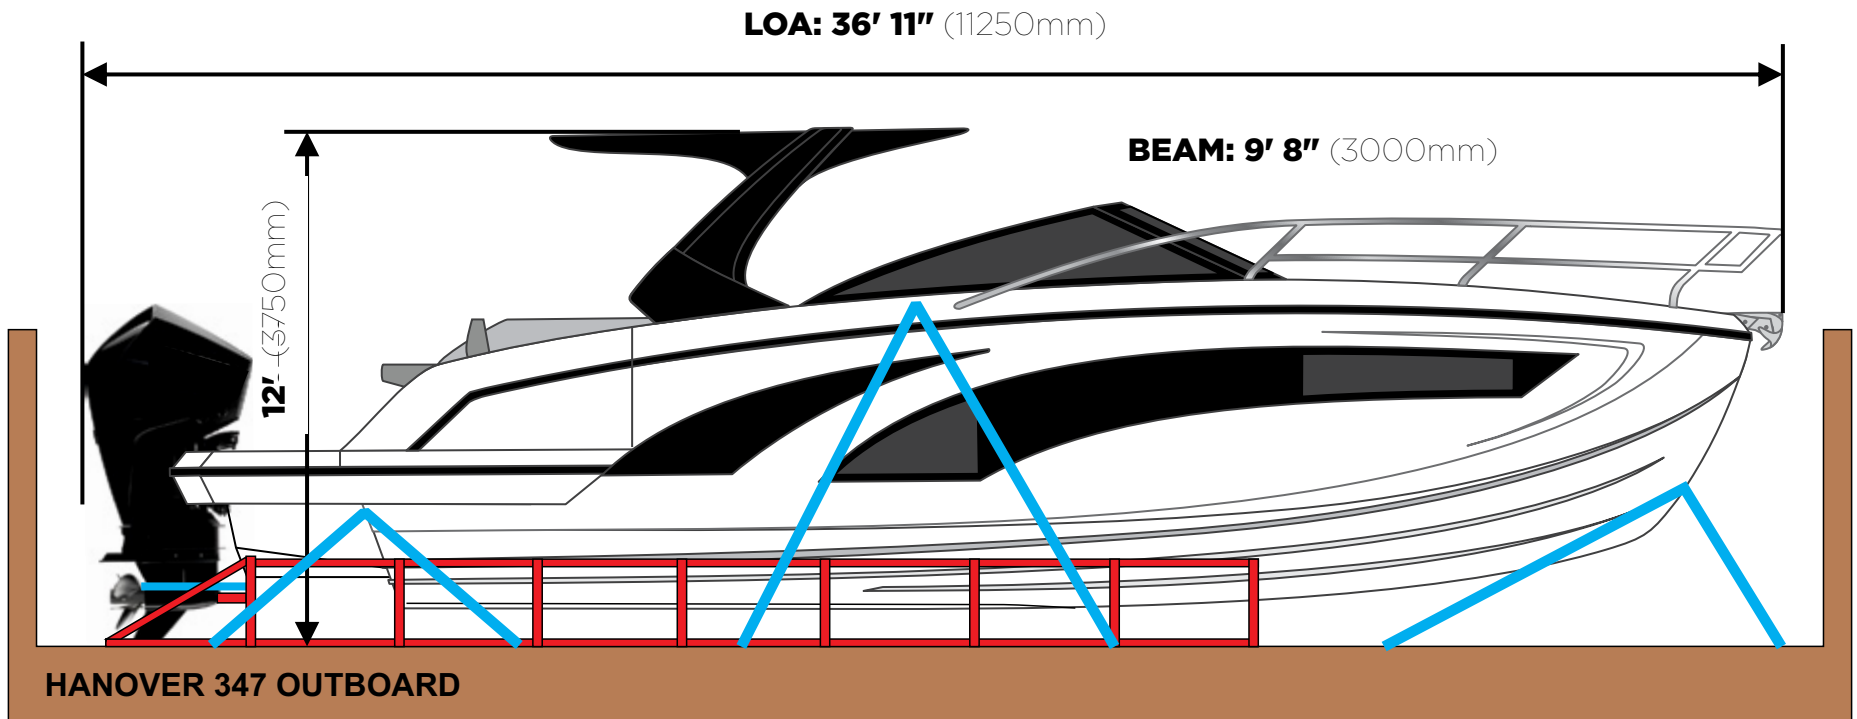

\$6,950

GPS SIMRAD®
NSO EVO3 (16")

\$8,450

JL AUDIO KIT 1
Media Master,
6 Speakers, AMP

\$2,000

JL AUDIO KIT 2
Media Master, 8 Speakers,
Media Controller, AMP, SUB

\$5,000

SHIPPING DIMENSIONS