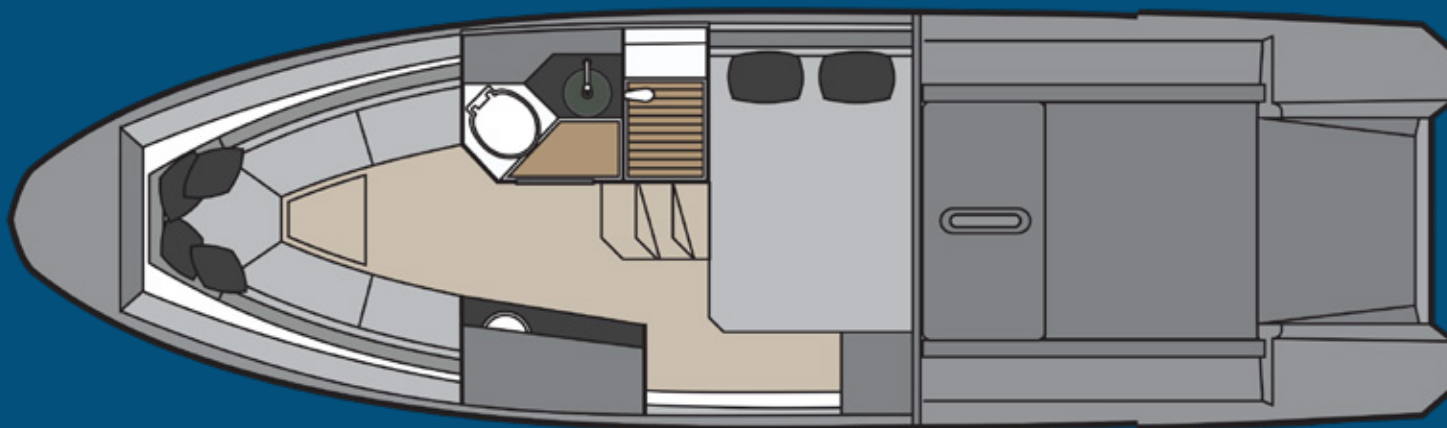

CABIN

A photograph showing the interior of a boat's cockpit during sunset. The sun is low on the horizon, creating a warm glow over the water. The boat's structure, including the helm seat and dashboard, is visible in the foreground. The text "CUSTOMIZE AND HAVE THE MOST UNIQUE VESSEL AT SEA" is overlaid in the center in a bold, white, sans-serif font.