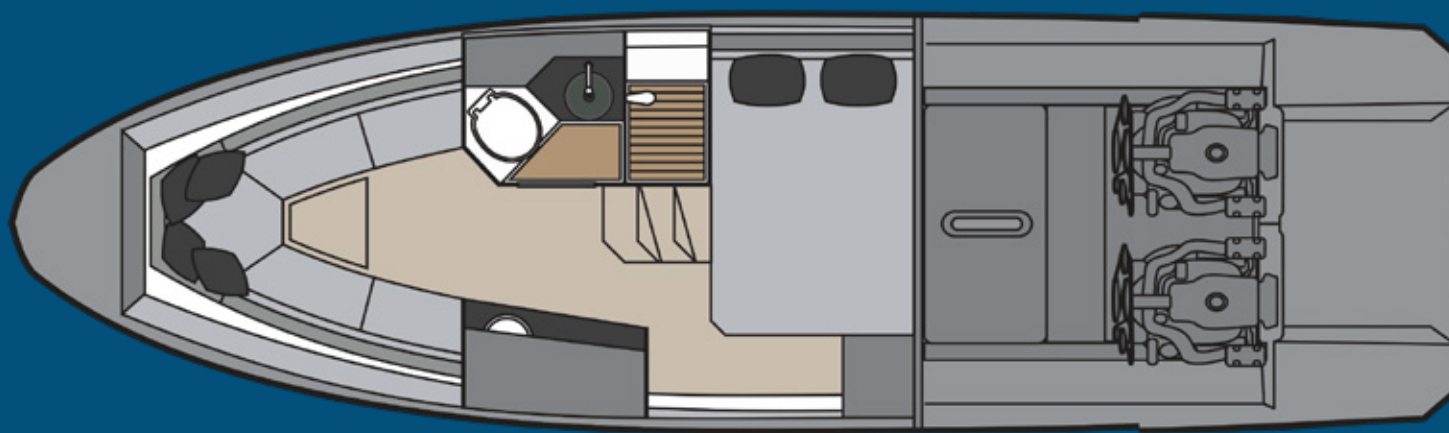

BRIDGE CLEARANCE

9' 5" / 2.9 m

Hanover 347

2024

HULL AND COCKPIT

CABIN

The image shows the interior of a boat cabin, likely a motor yacht. In the foreground, there is a wooden table with four circular cutouts. To the left, there is a grey upholstered seat with a dark pillow. To the right, there is a kitchen counter with a sink and a faucet. In the background, there are wooden steps leading up to a larger area, possibly the cockpit or another part of the boat. The lighting is soft and even, highlighting the clean and modern design of the interior.